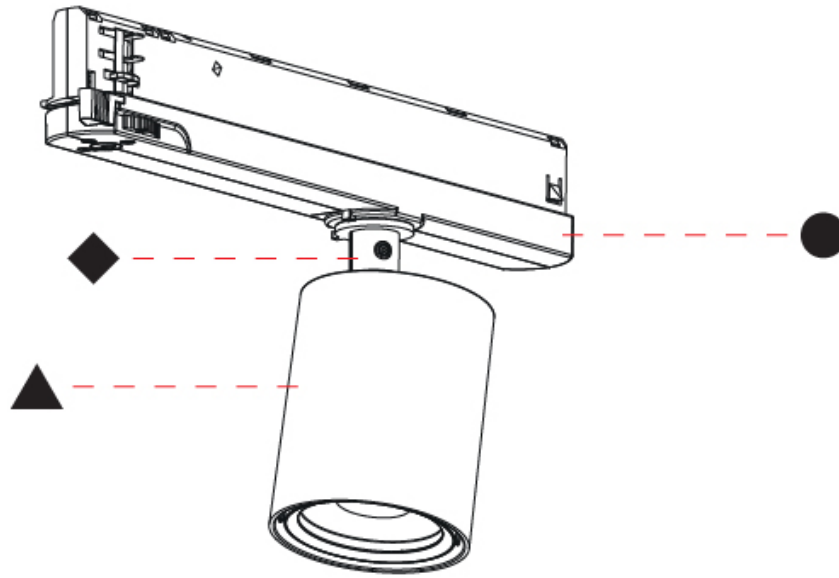

OPTICAL

Reflector°: 24 / 36 / 52
Adjustability: Rotational 360°; Tilt 90°

RATINGS AND CERTIFICATIONS

Certified By: Certified for North American Standards
IP rating: IP20

A3T216-

PROJECT
TYPE
SPECIFIER
QUANTITY
DATE