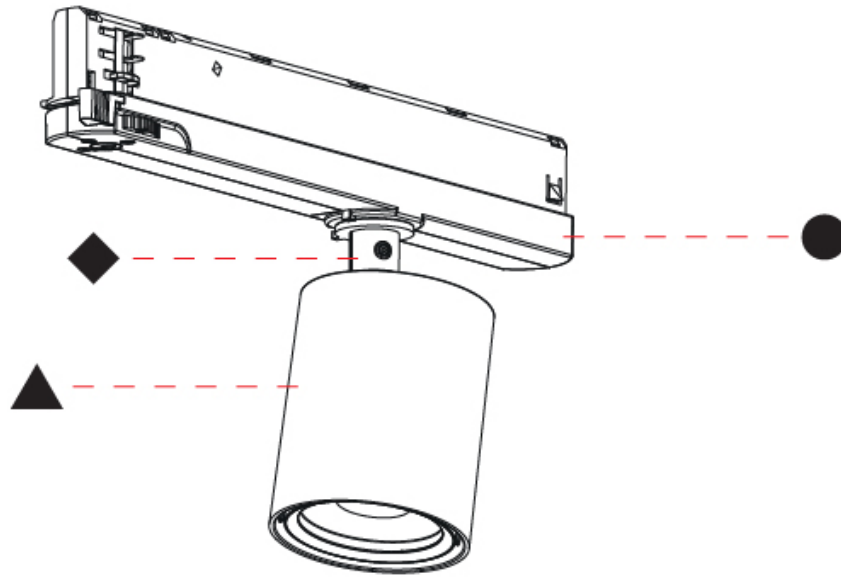

PROJECT
TYPE
SPECIFIER
QUANTITY
DATE